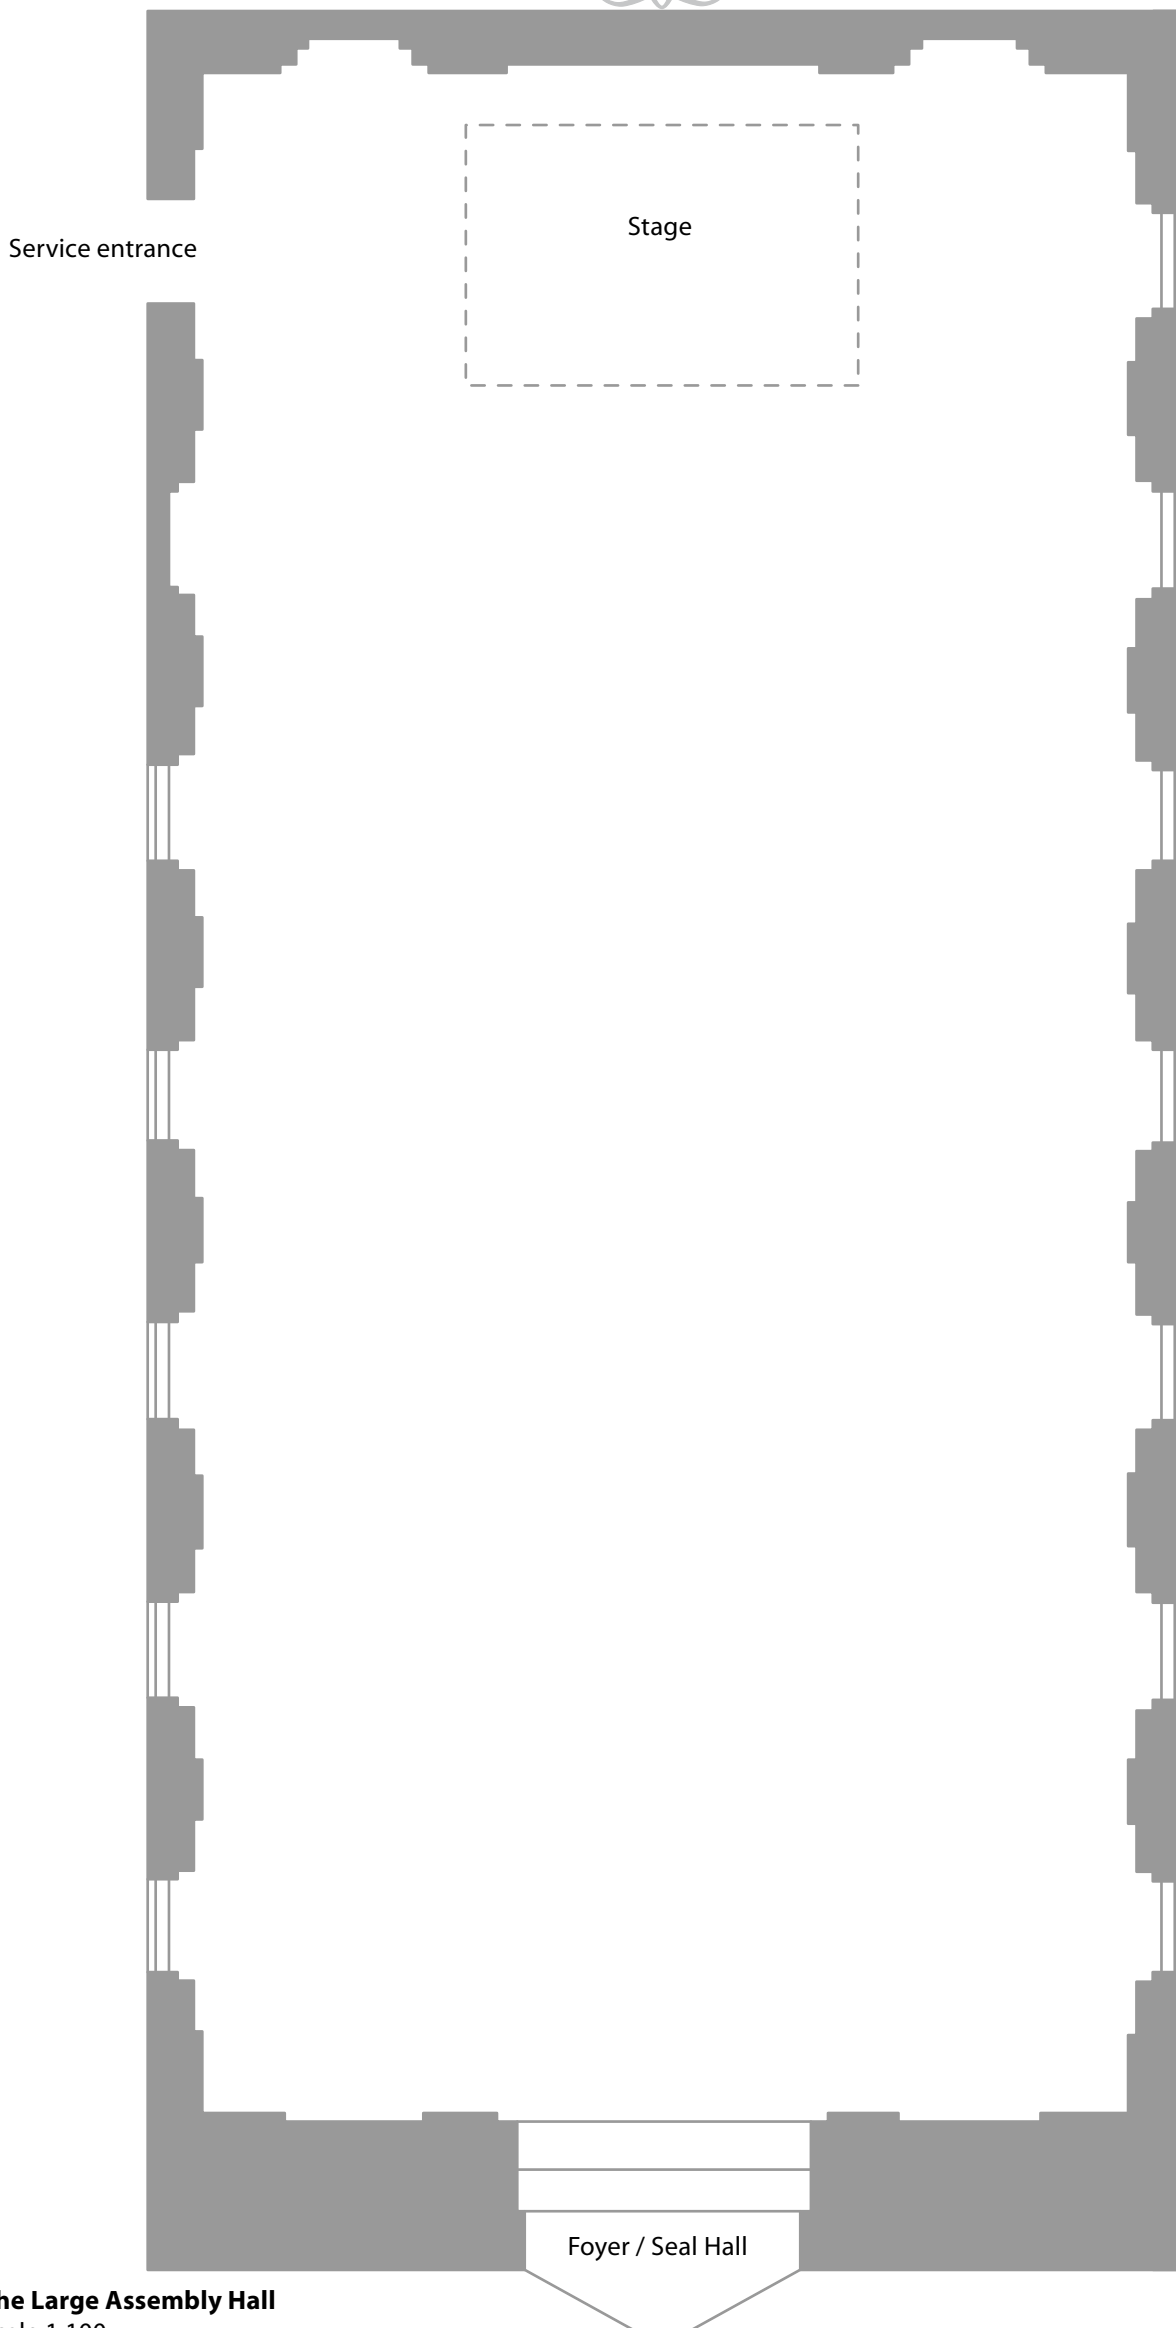

MOLTKE'S PALACE

The Large Assembly Hall
Scale 1:100
Space 324 m²
Measurement 12,0 x 27,0 m